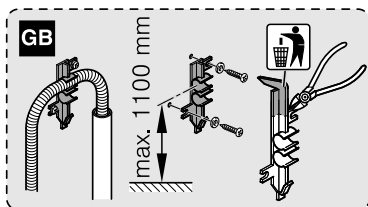

Torx
T 20

verspannen
brace
calar verticalement
Enrasar

Ø4X30

Torx
T 20

Ø4X36

Ø4X15

Torx
T 20

Dichtheit prüfen
Check for leaks
Verifiez l'étanchéité
Verificar la estanqueidad

max. 10 Nm

Dichtheit prüfen
Check for leaks
Verifiez l'étanchéité
Verificar la estanqueidad

A series of horizontal lines for writing, starting from the top margin and extending to the bottom margin, with a vertical margin line on the left side.