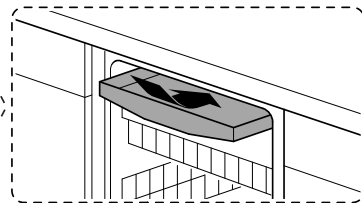

Torx
T 20

verspannen
brace
calar verticalement
Enrasar

Ø4X30

Torx
T 20

Ø4X36

Ø4X15

Torx
T 20

Dichtheit prüfen
Check for leaks
Verifiez l'étanchéité
Verificar la estanqueidad

max. 10 Nm

Dichtheit prüfen
Check for leaks
Verifiez l'étanchéité
Verificar la estanqueidad

A series of horizontal lines for writing, starting from the top margin and extending to the bottom margin, with a vertical margin line on the left side.