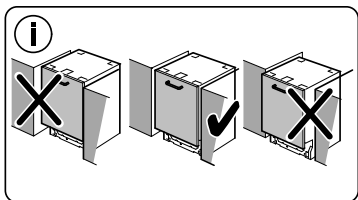

Torx
T 20

verspannen
brace
calar verticalement
Enrasar

Ø4X30

Torx
T 20

Ø4X36

Ø4X15

Torx
T 20

Dichtheit prüfen
Check for leaks
Verifiez l'étanchéité
Verificar la estanqueidad

max. 10 Nm

Dichtheit prüfen
Check for leaks
Verifiez l'étanchéité
Verificar la estanqueidad

A series of horizontal lines for writing, starting from the top margin and extending to the bottom margin, with a vertical margin line on the left side.