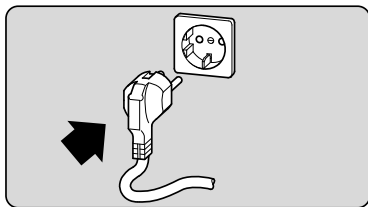

Torx
T 20

verspannen
brace
calar verticalement
Enrasar

Ø4X30

Torx
T 20

Ø4X36

Ø4X15

Torx
T 20

Dichtheit prüfen
Check for leaks
Verifiez l'étanchéité
Verificar la estanqueidad

max. 10 Nm

Dichtheit prüfen
Check for leaks
Verifiez l'étanchéité
Verificar la estanqueidad

A series of horizontal lines for writing, starting from the top margin and extending to the bottom margin, with a vertical margin line on the left side.