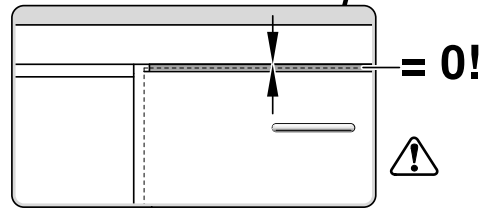

Torx
T 20

verspannen
brace
calar verticalement
Enrasar

Ø4X30

Torx
T 20

Ø4X36

Ø4X15

Torx
T 20

Dichtheit prüfen
Check for leaks
Verifiez l'étanchéité
Verificar la estanqueidad

max. 10 Nm

Dichtheit prüfen
Check for leaks
Verifiez l'étanchéité
Verificar la estanqueidad

A series of horizontal lines for writing, starting from the top margin and extending to the bottom margin, with a vertical margin line on the left side.