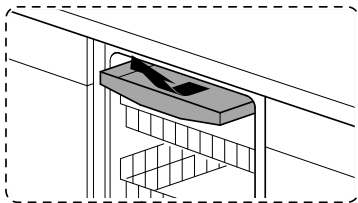

Torx
T 20

verspannen
brace
calar verticalement
Enrasar

Ø4X30

Torx
T 20

Ø4X36

Ø4X15

Torx
T 20

Dichtheit prüfen
Check for leaks
Verifiez l'étanchéité
Verificar la estanqueidad

max. 10 Nm

Dichtheit prüfen
Check for leaks
Verifiez l'étanchéité
Verificar la estanqueidad

A series of horizontal lines for writing, starting from the top margin and extending to the bottom margin, with a vertical margin line on the left side.