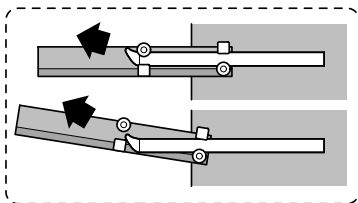

Torx
T 20

verspannen
brace
calar verticalement
Enrasar

Ø4X30

Torx
T 20

Ø4X36

Ø4X15

Torx
T 20

Dichtheit prüfen
Check for leaks
Verifiez l'étanchéité
Verificar la estanqueidad

max. 10 Nm

Dichtheit prüfen
Check for leaks
Verifiez l'étanchéité
Verificar la estanqueidad

A series of horizontal lines for writing, starting from the top margin and extending to the bottom margin, with a vertical margin line on the left side.