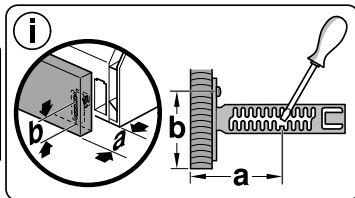

Torx
T 20

verspannen
brace
calar verticalement
Enrasar

Ø4X30

Torx
T 20

Ø4X36

Ø4X15

Torx
T 20

Dichtheit prüfen
Check for leaks
Verifiez l'étanchéité
Verificar la estanqueidad

max. 10 Nm

Dichtheit prüfen
Check for leaks
Verifiez l'étanchéité
Verificar la estanqueidad

A series of horizontal lines for writing, starting from the top margin and extending to the bottom margin, with a vertical margin line on the left side.