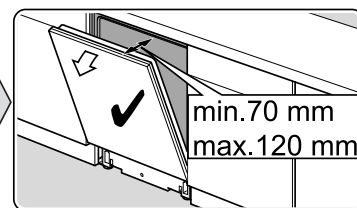

Torx
T 20

verspannen
brace
calar verticalement
Enrasar

Ø4X30

Torx
T 20

Ø4X36

Ø4X15

Torx
T 20

Dichtheit prüfen
Check for leaks
Verifiez l'étanchéité
Verificar la estanqueidad

max. 10 Nm

Dichtheit prüfen
Check for leaks
Verifiez l'étanchéité
Verificar la estanqueidad

A series of horizontal lines for writing, starting from the top margin and extending to the bottom margin, with a vertical margin line on the left side.