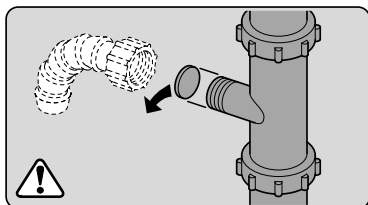

Torx
T 20

verspannen
brace
calar verticalement
Enrasar

Ø4X30

Torx
T 20

Ø4X36

Ø4X15

Torx
T 20

Dichtheit prüfen
Check for leaks
Verifiez l'étanchéité
Verificar la estanqueidad

max. 10 Nm

Dichtheit prüfen
Check for leaks
Verifiez l'étanchéité
Verificar la estanqueidad

A series of horizontal lines for writing, starting from the top margin and extending to the bottom margin, with a vertical margin line on the left side.