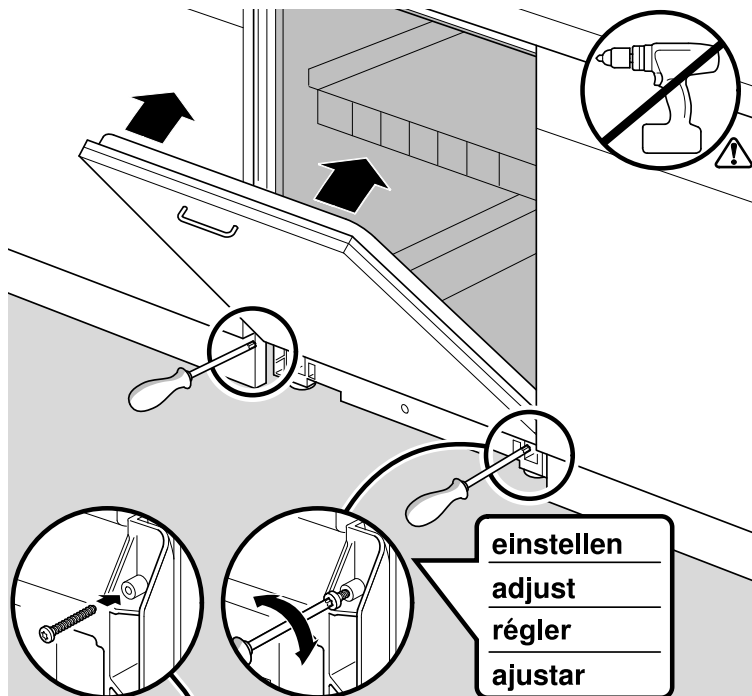

Torx
T 20

verspannen
brace
calar verticalement
Enrasar

Ø4X30

Torx
T 20

Ø4X36

Ø4X15

Torx
T 20

Dichtheit prüfen
Check for leaks
Verifiez l'étanchéité
Verificar la estanqueidad

max. 10 Nm

Dichtheit prüfen
Check for leaks
Verifiez l'étanchéité
Verificar la estanqueidad

A series of horizontal lines for writing, starting from the top margin and extending to the bottom margin, with a vertical margin line on the left side.