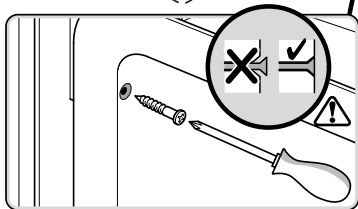

Torx
T 20

verspannen
brace
calar verticalement
Enrasar

Ø4X30

Torx
T 20

Ø4X36

Ø4X15

Torx
T 20

Dichtheit prüfen
Check for leaks
Verifiez l'étanchéité
Verificar la estanqueidad

max. 10 Nm

Dichtheit prüfen
Check for leaks
Verifiez l'étanchéité
Verificar la estanqueidad

A series of horizontal lines for writing, starting from the top margin and extending to the bottom margin, with a vertical margin line on the left side.