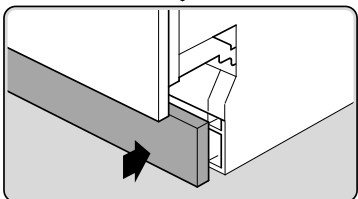

Torx
T 20

verspannen
brace
calar verticalement
Enrasar

Ø4X30

Torx
T 20

Ø4X36

Ø4X15

Torx
T 20

Dichtheit prüfen
Check for leaks
Verifiez l'étanchéité
Verificar la estanqueidad

max. 10 Nm

Dichtheit prüfen
Check for leaks
Verifiez l'étanchéité
Verificar la estanqueidad

A series of horizontal lines for writing, starting from the top margin and extending to the bottom margin, with a vertical margin line on the left side.