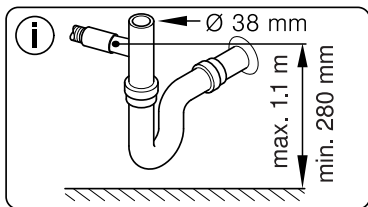

Torx
T 20

verspannen
brace
calar verticalement
Enrasar

Ø4X30

Torx
T 20

Ø4X36

Ø4X15

Torx
T 20

Dichtheit prüfen
Check for leaks
Verifiez l'étanchéité
Verificar la estanqueidad

max. 10 Nm

Dichtheit prüfen
Check for leaks
Verifiez l'étanchéité
Verificar la estanqueidad

A series of horizontal lines for writing, starting from the top margin and extending to the bottom margin, with a vertical margin line on the left side.