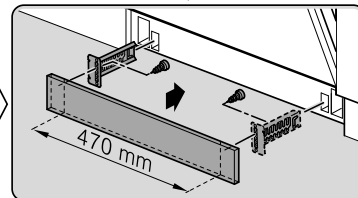

Torx
T 20

verspannen
brace
calar verticalement
Enrasar

Ø4X30

Torx
T 20

Ø4X36

Ø4X15

Torx
T 20

Dichtheit prüfen
Check for leaks
Verifiez l'étanchéité
Verificar la estanqueidad

max. 10 Nm

Dichtheit prüfen
Check for leaks
Verifiez l'étanchéité
Verificar la estanqueidad

A series of horizontal lines for writing, starting from the top margin and extending to the bottom margin, with a vertical margin line on the left side.