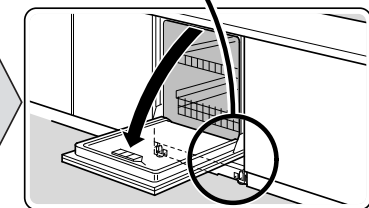

Torx
T 20

verspannen
brace
calar verticalement
Enrasar

Ø4X30

Torx
T 20

Ø4X36

Ø4X15

Torx
T 20

Dichtheit prüfen
Check for leaks
Verifiez l'étanchéité
Verificar la estanqueidad

max. 10 Nm

Dichtheit prüfen
Check for leaks
Verifiez l'étanchéité
Verificar la estanqueidad

A series of horizontal lines for writing, starting from the top margin and extending to the bottom margin, with a vertical margin line on the left side.