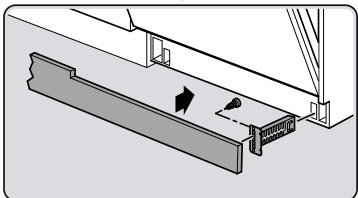

Torx
T 20

verspannen
brace
calar verticalement
Enrasar

Ø4X30

Torx
T 20

Ø4X36

Ø4X15

Torx
T 20

Dichtheit prüfen
Check for leaks
Verifiez l'étanchéité
Verificar la estanqueidad

max. 10 Nm

Dichtheit prüfen
Check for leaks
Verifiez l'étanchéité
Verificar la estanqueidad

A series of horizontal lines for writing, starting from the top margin and extending to the bottom margin, with a vertical margin line on the left side.