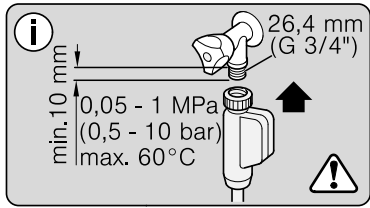

Torx
T 20

verspannen
brace
calar verticalement
Enrasar

Ø4X30

Torx
T 20

Ø4X36

Ø4X15

Torx
T 20

Dichtheit prüfen
Check for leaks
Verifiez l'étanchéité
Verificar la estanqueidad

max. 10 Nm

Dichtheit prüfen
Check for leaks
Verifiez l'étanchéité
Verificar la estanqueidad

A series of horizontal lines for writing, starting from the top margin and extending to the bottom margin, with a vertical margin line on the left side.