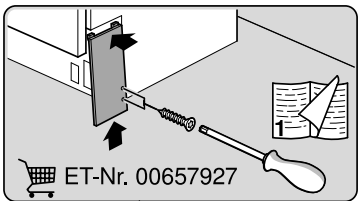

Torx
T 20

verspannen
brace
calar verticalement
Enrasar

Ø4X30

Torx
T 20

Ø4X36

Ø4X15

Torx
T 20

Dichtheit prüfen
Check for leaks
Verifiez l'étanchéité
Verificar la estanqueidad

max. 10 Nm

Dichtheit prüfen
Check for leaks
Verifiez l'étanchéité
Verificar la estanqueidad

A series of horizontal lines for writing, starting from the top margin and extending to the bottom margin, with a vertical margin line on the left side.