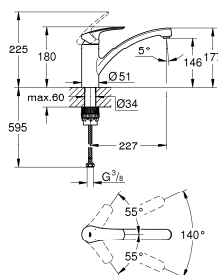

VIA CHROMÉ –/ ASPECT INOX –

Exclusivité

nouveau